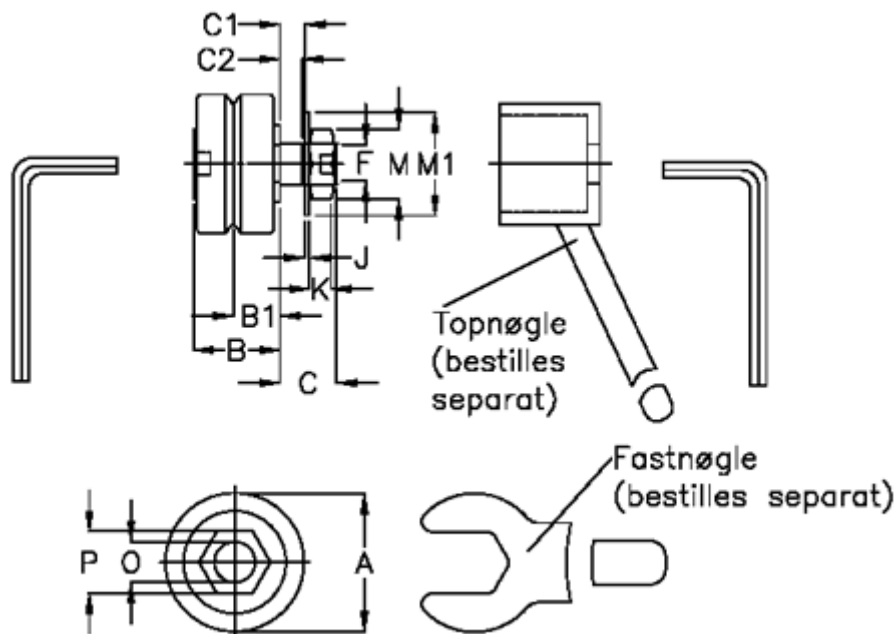

Article number: 0591310354

Description: Hepco SL2 stainless bearing SS SJ 54C-NS

## Measures

a = 54.0	K = 8
B = 34.7	M = 22
B1 = 19.00	M1 = 28
C = 17.8	O = 14
C1 = 8	P = 27.0
C2 = 6.0	Weight kg/1000 = 415
F = M14 x 1,5	
J = 1.60	